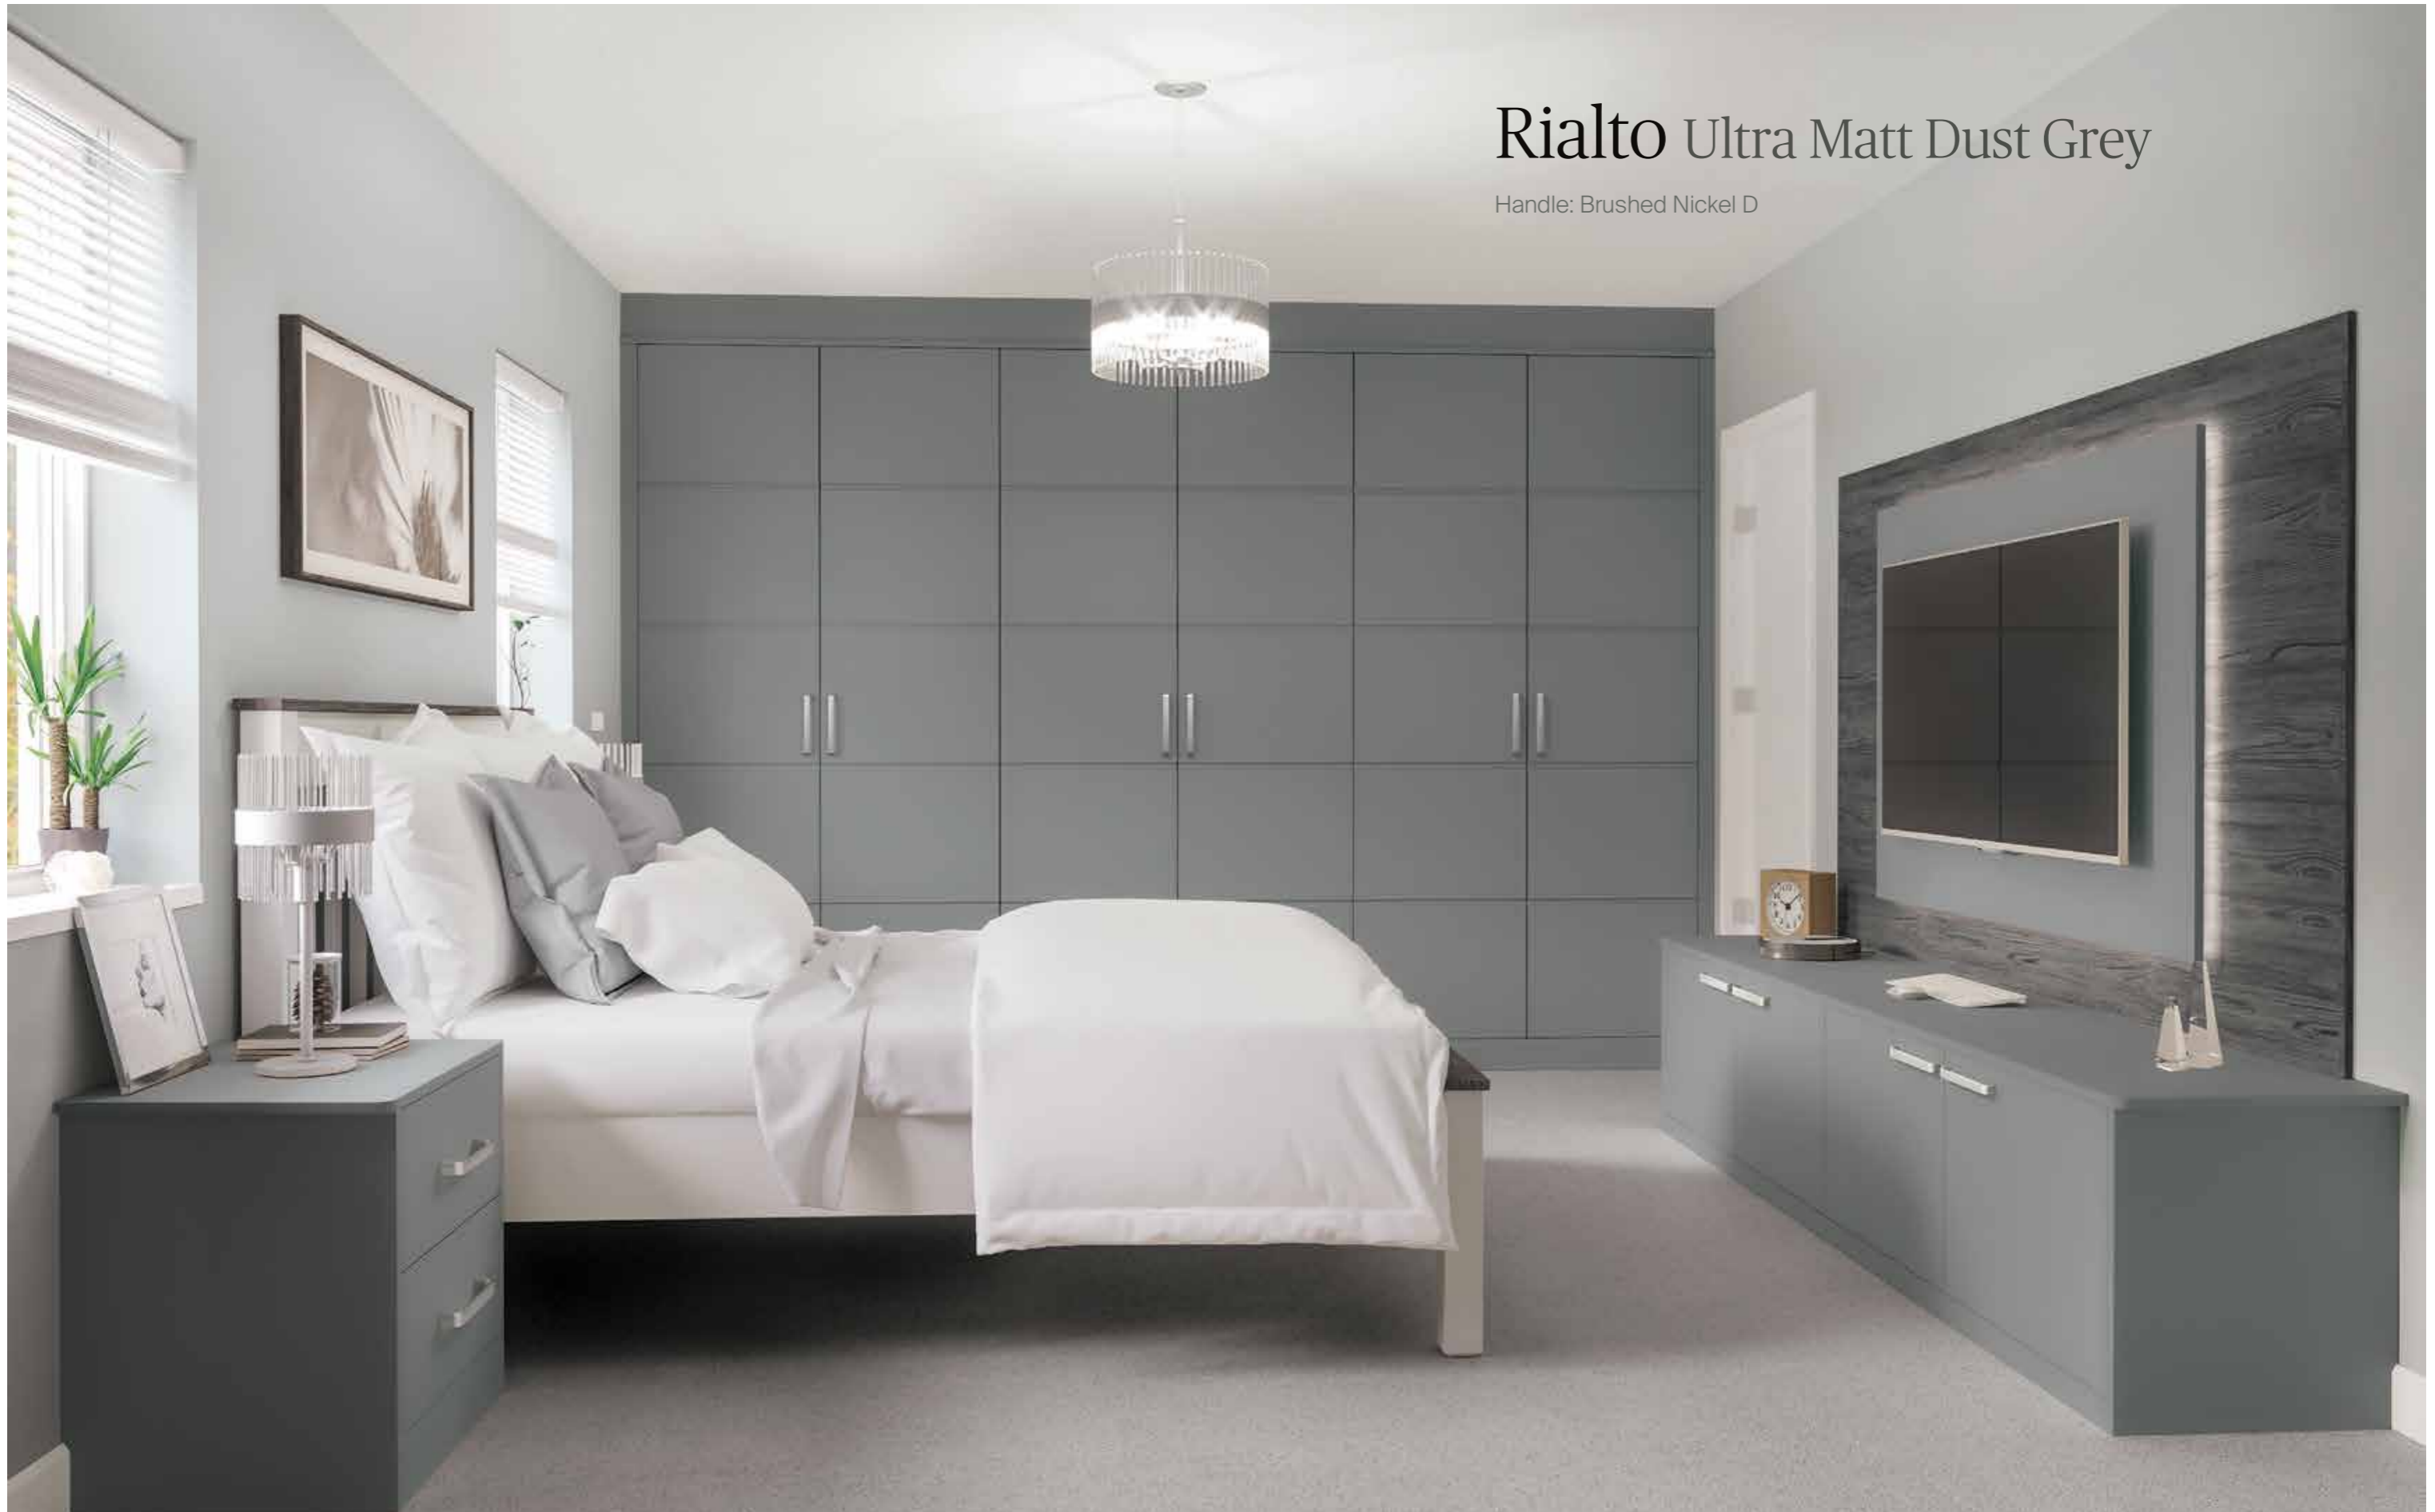

Rialto Ultra Matt Dust Grey

Handle: Brushed Nickel D