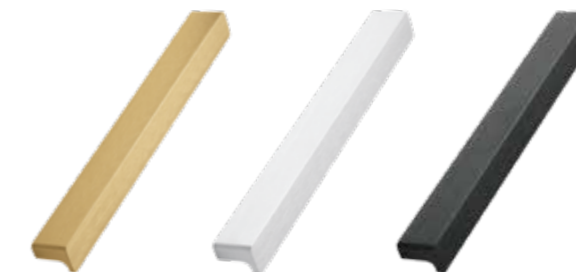

Elan

L: 200mm x 20mm
L: 1200mm x 20mm

Brushed Brass

Inox

Brushed Black