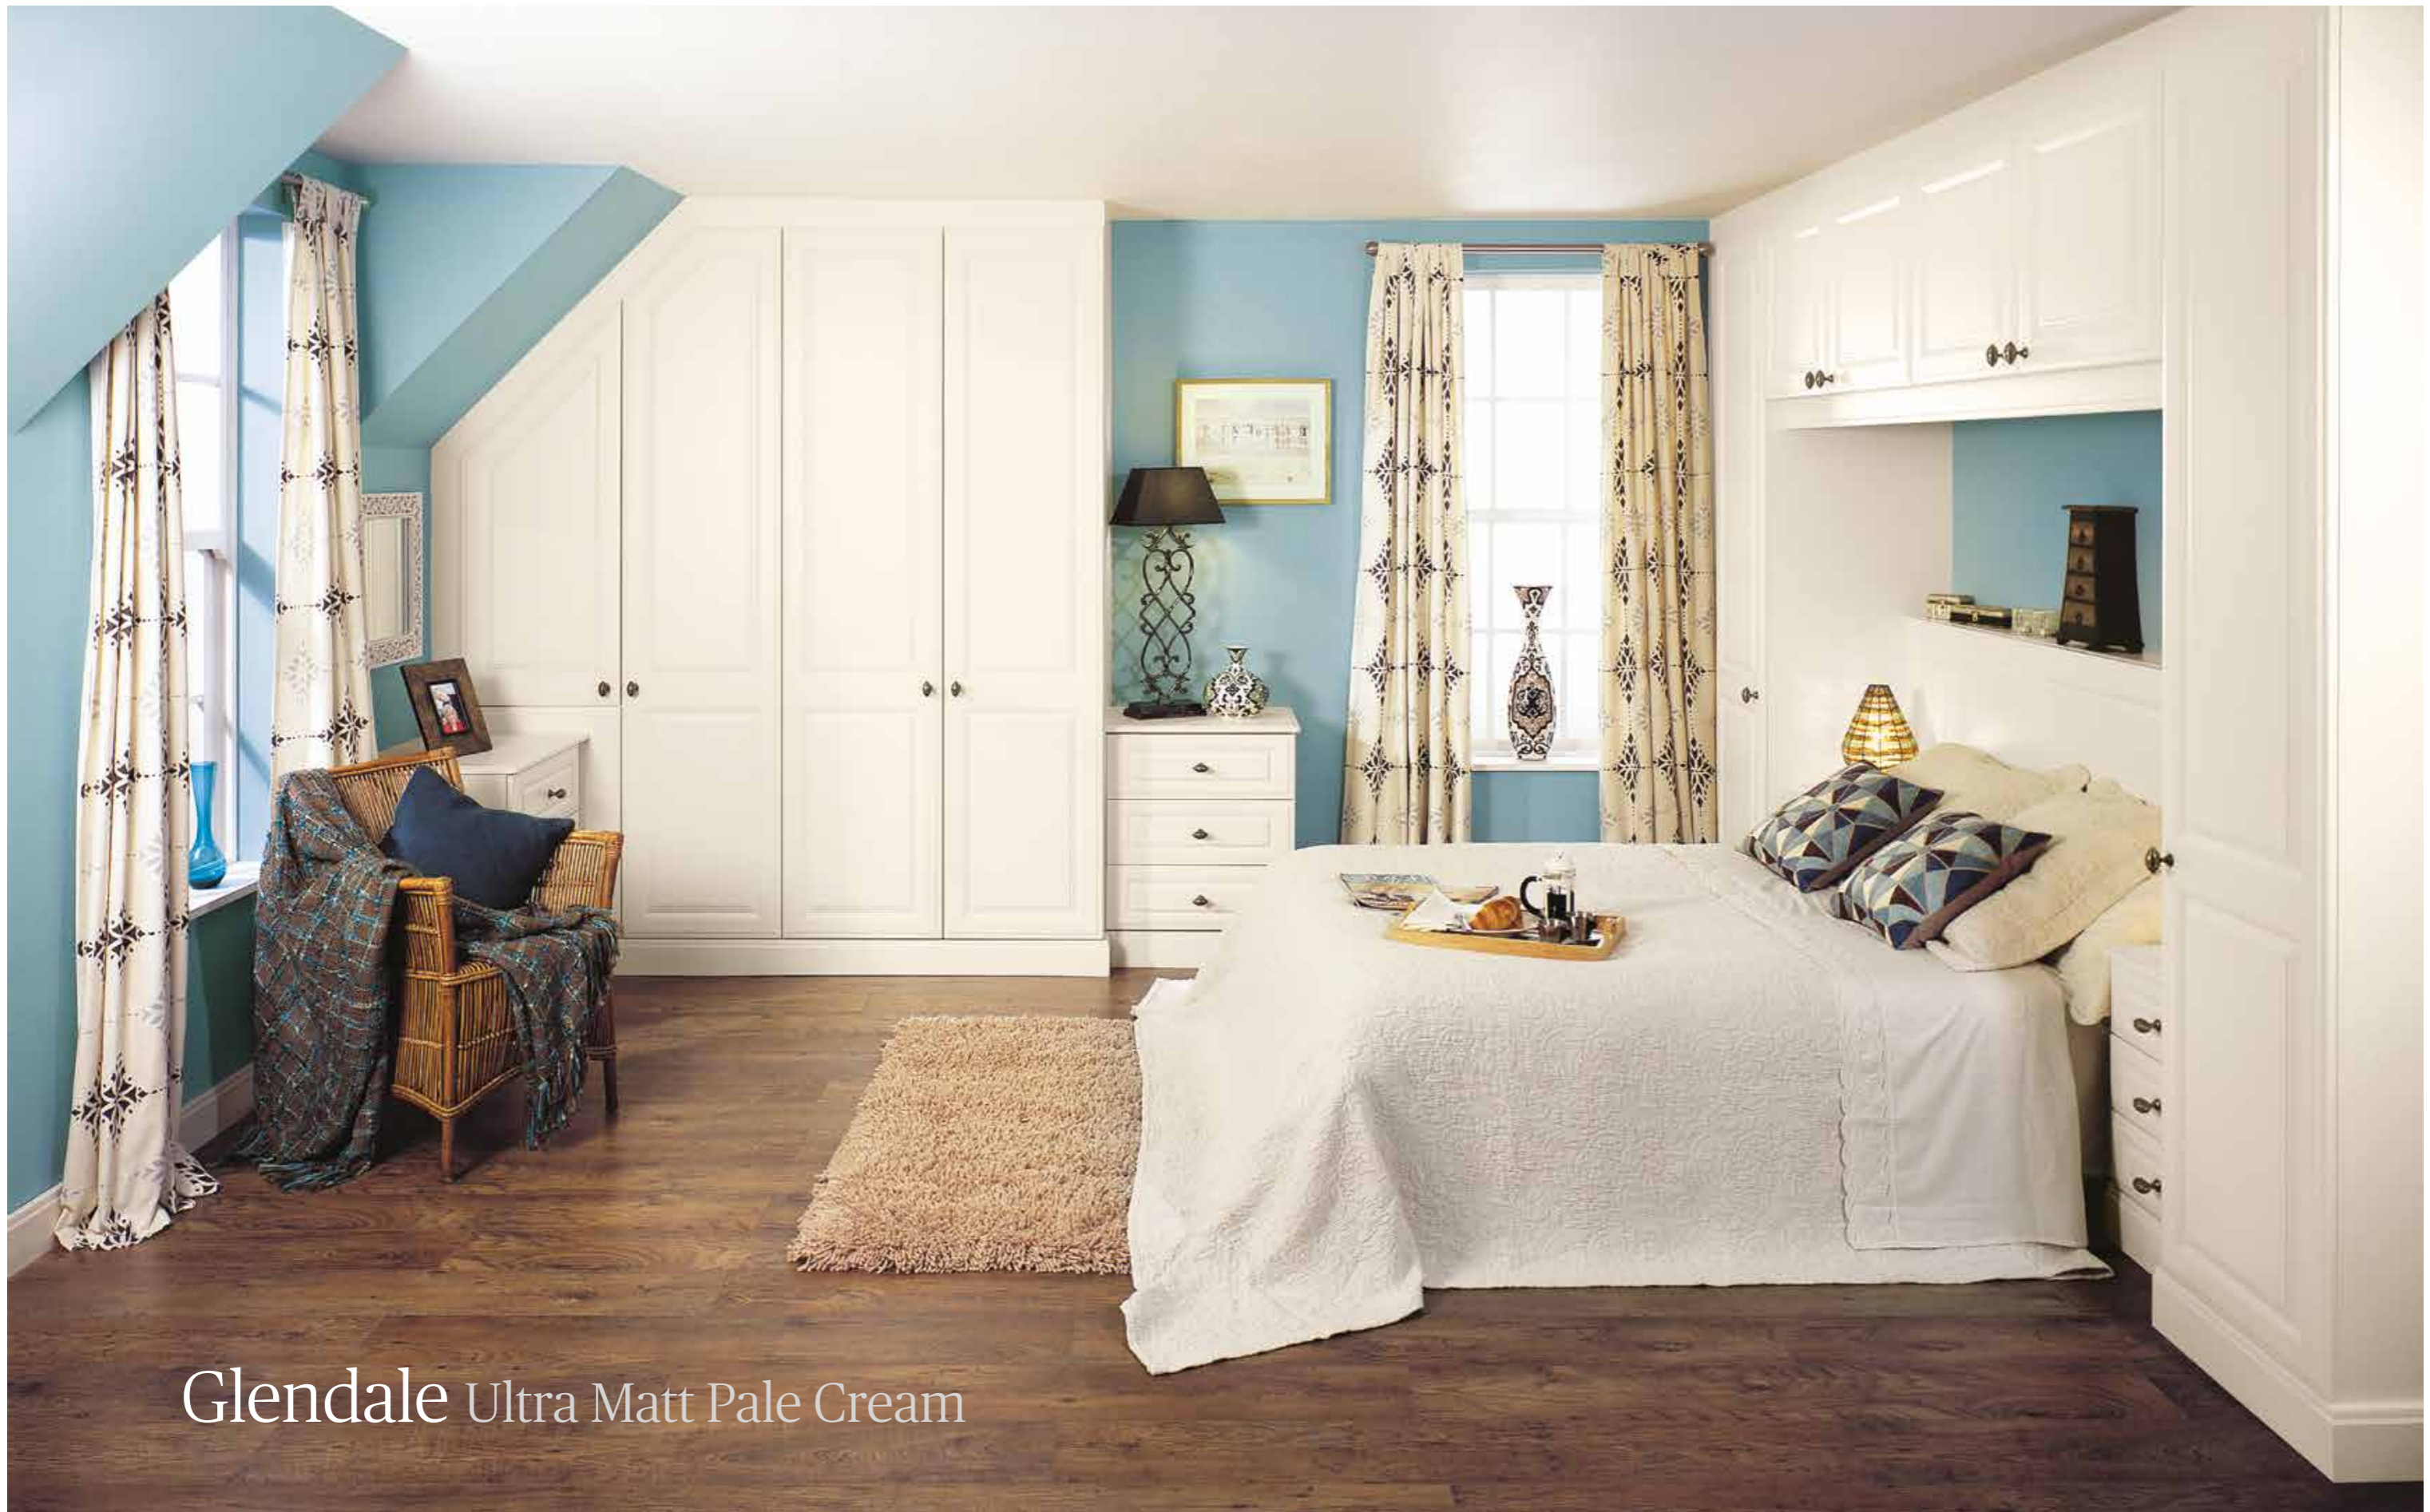

Matfen Parisian Blue Oak

Handle: Gold Manor Bar

Alnwick Ultra Matt White Grey

Handles: Pewter Shell and Round Knob

Portree Ultra Matt Indigo

Handle: Chrome Pewter Lany

Portree White Oak

Handle: Chrome Crystal Knob